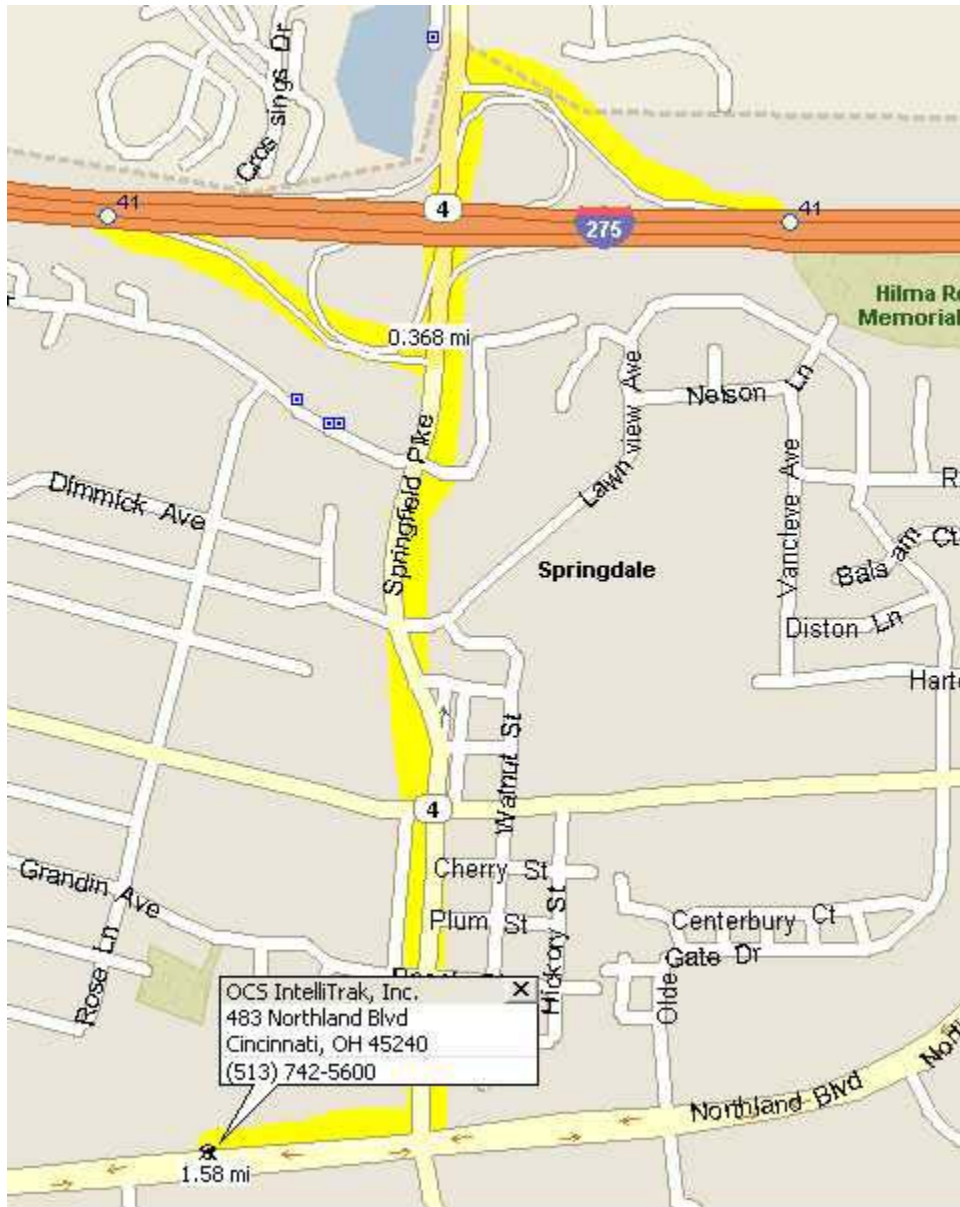

Redefining Overhead Conveyors

483 Northland Blvd.
Cincinnati, OH 45240
Phone: 513.742.5600
Fax: 513.742.5609

From North of Cincinnati, Ohio

If taking I-71 South

1. I-71 South to I-275 West
2. Exit at Route 4 (Exit 41)
3. At end of exit ramp, turn left (South) onto Route 4/Springfield Pike
4. Turn right (West) onto Northland Blvd. (Wendy's restaurant on right)
5. Make U turn at Adwood Drive (Porsche dealership on left) and proceed East on Northland Blvd.
6. OCS IntelliTrak is at 483 Northland Blvd. (next to Porsche dealership).

If taking I-75 South

1. I-75 South to I-275 West
2. Exit at Route 4 (Exit 41)
3. At end of exit ramp, turn left (South) onto Route 4/Springfield Pike
4. Turn right (West) onto Northland Blvd. (Wendy's restaurant on right)
5. Make U turn at Adwood Drive (Porsche dealership on left) and proceed East on Northland Blvd.
6. OCS IntelliTrak is at 483 Northland Blvd. (next to Porsche dealership).

From South of Cincinnati, Ohio

If taking I-71 North

1. I-71 North to I-275 West
2. Exit at Route 4 (Exit 41)
3. At end of exit ramp, turn left (South) onto Route 4/Springfield Pike
4. Turn right (West) onto Northland Blvd. (Wendy's restaurant on right)
5. Make U turn at Adwood Drive (Porsche dealership on left) and proceed East on Northland Blvd.
6. OCS IntelliTrak is at 483 Northland Blvd. (next to Porsche dealership).

From East of Cincinnati, Ohio

If taking I-275 West

1. Exit at Route 4 (Exit 41)
2. At end of exit ramp, turn left (South) onto Route 4/Springfield Pike
3. Turn right (West) onto Northland Blvd. (Wendy's restaurant on right)
4. Make U turn at Adwood Drive (Porsche dealership on left) and proceed East on Northland Blvd.
5. OCS IntelliTrak is at 483 Northland Blvd. (next to Porsche dealership).